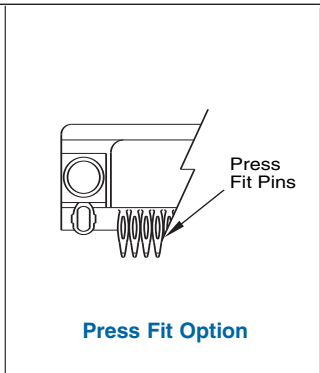

**PLUG**

**DB25-PL-25**

**SOCKET**

**DB25-SL-24**

Unit: Inch [mm]

Pos.	PLUG	SOCKET	DIMENSIONS	
	A	A	B	C
9	.666 [16.92]	.643 [16.33]	.984 [24.99]	1.213 [30.81]
15	.994 [25.25]	.971 [24.66]	1.312 [33.32]	1.541 [39.14]
25	1.534 [38.96]	1.511 [38.38]	1.852 [47.04]	2.088 [53.04]
37	2.182 [55.43]	2.159 [54.84]	2.500 [63.50]	2.729 [69.32]