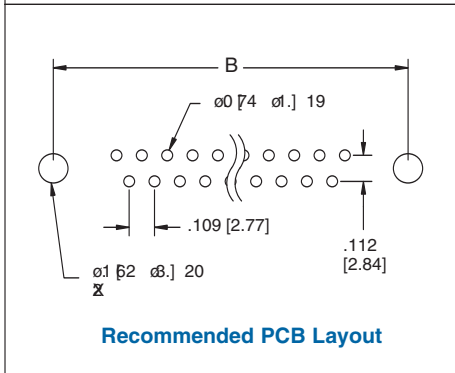

**PLUG**

**DB25-PL-25**

**SOCKET**

**DB25-SL-24**

Unit: Inch [mm]

Pos.	PLUG	SOCKET	DIMENSIONS	
	A	A	B	C
9	.666 [16.92]	.643 [16.33]	.984 [24.99]	1.213 [30.81]
15	.994 [25.25]	.971 [24.66]	1.312 [33.32]	1.541 [39.14]
25	1.534 [38.96]	1.511 [38.38]	1.852 [47.04]	2.088 [53.04]
37	2.182 [55.43]	2.159 [54.84]	2.500 [63.50]	2.729 [69.32]