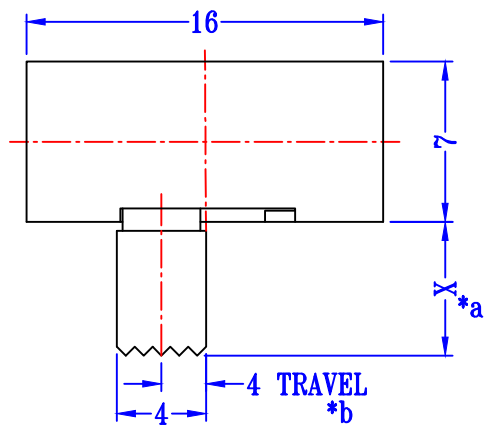

CAD FILE:

X=6mm±0.2mm

SCHEMATIC (SHORTING)

P.C.B LAYOUT
BOTTOM VIEW

注：“*”表示关键尺寸(7个).

NO.	PART NAME	MATERIAL	Q'TY	FINISHING	TOLERANCE UNLESS SPECIFIED						
8					WITHIN 1.5mm	: ±0.1mm	A	2019-12-15	初版		
7	CONTACT CLIP	PBS STRIP	2	Ag PLATED	OVER 1.5mm	: ±0.2mm	ISSUE	DATE	李燕		
6	SPRING	STEEL WIRE	1	NATURAL	TITLE : HORIZONTAL SLIDE SWITCH		UNIT :	mm	DRWG NO.: DS-DR-SK22H03XX-00		
5	STEEL BALL	STEEL	1	NATURAL	MODEL: SK22H02 G6		SCALE:	3:1	DWN.	余小珍	2019-12-15
4	TERMINAL	BRASS STRIP	8	Ag PLATED	深圳市港源微键技术有限公司		CHK'D	李明	2019-12-15		
3	BASE	PHENOLIC RESIN	1	NATURAL			APPD.	李燕	2019-12-15		
2	FRAME	STEEL STRIP	1	Ni PLATED							
1	KNOB	POM	1	BLACK							