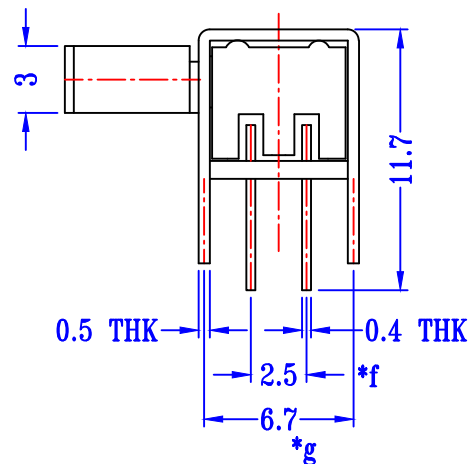

CAD FILE:

X=6mm±0.2mm

SCHEMATIC (SHORTING)

P.C.B LAYOUT
BOTTOM VIEW

注：“*”表示关键尺寸(7个).

NO.	PART NAME	MATERIAL	Q'TY	FINISHING	TOLERANCE UNLESS SPECIFIED						
8					WITHIN 1.5mm	: ±0.1mm	A	2019-12-15	初版		
7	CONTACT CLIP	PBS STRIP	2	Ag PLATED	OVER 1.5mm	: ±0.2mm	ISSUE	DATE	李燕		
6	SPRING	STEEL WIRE	1	NATURAL	TITLE : HORIZONTAL SLIDE SWITCH		UNIT :	mm	DRWG NO.: DS-DR-SK22H03XX-00		
5	STEEL BALL	STEEL	1	NATURAL	MODEL: SK22H02 G6		SCALE:	3:1	DWN.	余小珍	2019-12-15
4	TERMINAL	BRASS STRIP	8	Ag PLATED	深圳市港源微键技术有限公司		CHK'D	李明	2019-12-15		
3	BASE	PHENOLIC RESIN	1	NATURAL			APPD.	李燕	2019-12-15		
2	FRAME	STEEL STRIP	1	Ni PLATED							
1	KNOB	POM	1	BLACK							