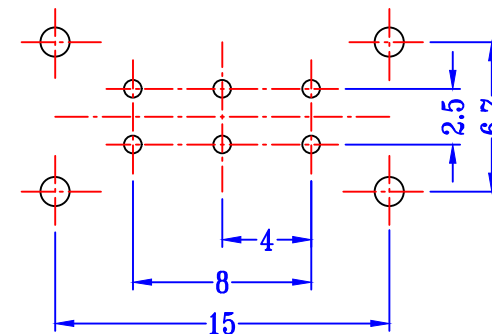

CAD FILE:

X=6mm±0.2mm

SCHEMATIC (SHORTING)

P.C.B LAYOUT
BOTTOM VIEW

注：“*”表示关键尺寸(7个).

NO.	PART NAME	MATERIAL	Q'TY	FINISHING	TOLERANCE UNLESS SPECIFIED						
8					WITHIN 1.5mm	: ±0.1mm	A	2019-12-15	初版		
7	CONTACT CLIP	PBS STRIP	2	Ag PLATED	OVER 1.5mm	: ±0.2mm	ISSUE	DATE	李燕		
6	SPRING	STEEL WIRE	1	NATURAL	TITLE : HORIZONTAL SLIDE SWITCH		UNIT :	mm	DRWG NO.: DS-DR-SK22H03XX-00		
5	STEEL BALL	STEEL	1	NATURAL	MODEL: SK22H02 G6		SCALE:	3:1	DWN.	余小珍	2019-12-15
4	TERMINAL	BRASS STRIP	8	Ag PLATED	深圳市港源微键技术有限公司		CHK'D	李明	2019-12-15		
3	BASE	PHENOLIC RESIN	1	NATURAL			APPD.	李燕	2019-12-15		
2	FRAME	STEEL STRIP	1	Ni PLATED							
1	KNOB	POM	1	BLACK							