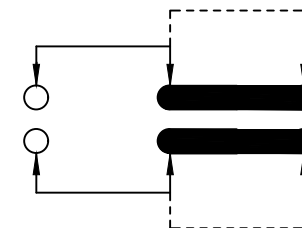

CAD FILE:

X=6mm±0.2mm

SCHEMATIC (SHORTING)

P.C.B LAYOUT
BOTTOM VIEW

注：“*”表示关键尺寸(7个).

NO.	PART NAME	MATERIAL	Q'TY	FINISHING	TOLERANCE UNLESS SPECIFIED						
8					WITHIN 1.5mm	: ±0.1mm	A	2019-12-15	初版		
7	CONTACT CLIP	PBS STRIP	2	Ag PLATED	OVER 1.5mm	: ±0.2mm	ISSUE	DATE	李燕		
6	SPRING	STEEL WIRE	1	NATURAL	TITLE : HORIZONTAL SLIDE SWITCH		UNIT :	mm	DRWG NO.: DS-DR-SK22H03XX-00		
5	STEEL BALL	STEEL	1	NATURAL	MODEL: SK22H02 G6		SCALE:	3:1	DWN.	余小珍	2019-12-15
4	TERMINAL	BRASS STRIP	8	Ag PLATED	深圳市港源微键技术有限公司		CHK'D	李明	2019-12-15		
3	BASE	PHENOLIC RESIN	1	NATURAL			APPD.	李燕	2019-12-15		
2	FRAME	STEEL STRIP	1	Ni PLATED							
1	KNOB	POM	1	BLACK							