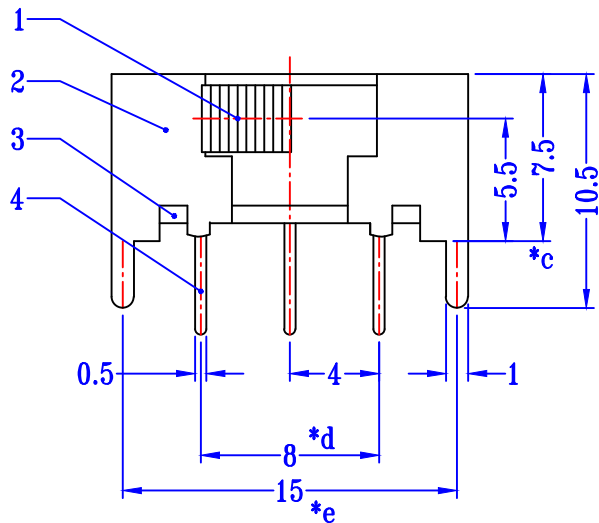

CAD FILE:

X=6mm±0.2mm

SCHEMATIC (SHORTING)

P.C.B LAYOUT
BOTTOM VIEW

注：“*”表示关键尺寸(7个).

NO.	PART NAME	MATERIAL	Q'TY	FINISHING	TOLERANCE UNLESS SPECIFIED						
8					WITHIN 1.5mm	: ±0.1mm	A	2019-12-15	初版		
7	CONTACT CLIP	PBS STRIP	2	Ag PLATED	OVER 1.5mm	: ±0.2mm	ISSUE	DATE	李燕		
6	SPRING	STEEL WIRE	1	NATURAL	TITLE : HORIZONTAL SLIDE SWITCH		UNIT :	mm	DRWG NO.: DS-DR-SK22H03XX-00		
5	STEEL BALL	STEEL	1	NATURAL	MODEL: SK22H02 G6		SCALE:	3:1	DWN.	余小珍	2019-12-15
4	TERMINAL	BRASS STRIP	8	Ag PLATED	深圳市港源微键技术有限公司		CHK'D	李明	2019-12-15		
3	BASE	PHENOLIC RESIN	1	NATURAL			APPD.	李燕	2019-12-15		
2	FRAME	STEEL STRIP	1	Ni PLATED							
1	KNOB	POM	1	BLACK							