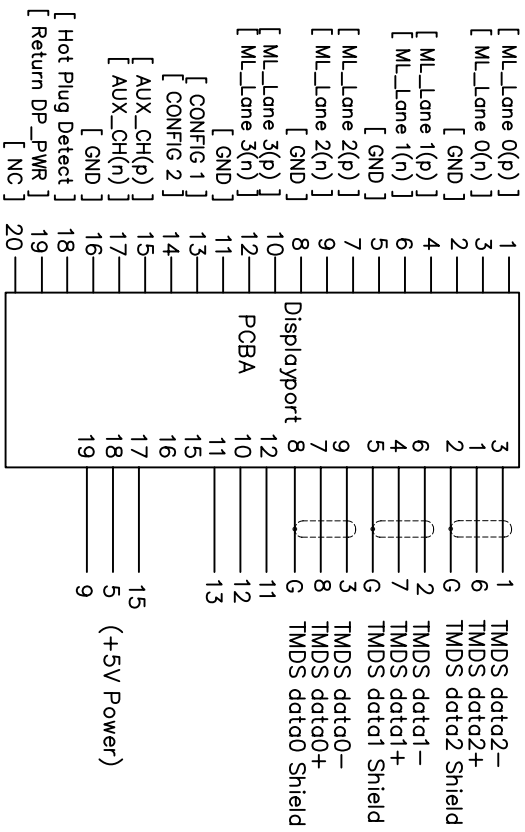

CUSTOMER APPROVED:

DATE:

SHELL _____ SHELL _____

5	PE	PE INSERMOLDING	10g	A	2015/04/14	INITIAL RELEASE	2015/04/14
4	CONN	HDBIS FEMALE INSULATION BLUE NICKRL PIN G/F W/WHITE COVER W/PCB+IC(NXNP9832)	1SET	REV#		DESCRIPTION	DATE
3	PVC	45P PVC WHITE OVERMOLD	30g	Cnc Tech, LLC DWN NO. 743-50012-00200 MINI DP/M TO VGA/F			
2	CONN	MINIDP20 MALE INSULATION WHITE NICKKEL PIN G/F W/WHITE HDDD	1SET				
1	CABLE	UL 20276 (32AWG*1P+DW+AL/MY)*5+32AWG*5 C+A+D+B(16/6/0.1AAM) ODS.5 WHITE	1	DRAWN	EDWIN LAI	DATE	04/14/15
NO. PART NO.			DESCRIPTION	CHECKED		CUSTOMER P/N:	
			QTY	UNIT/REF	APPROVAL	CUSTOMER:	
			BILL OF MATERIAL				
			SHEET 1 OF 1				