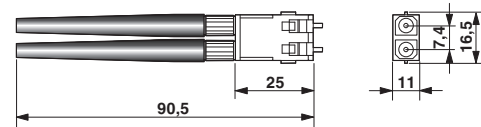

Fiber optic cables - VS-P1215-P1218-C1001/ 2,0 - 1608980

Technical data

Material data

Housing material	PA-GF/PBT
Material, O-ring	NBR
Cable seal material	TPE
Outer sheath, material	LSFH
External sheath, color	green-yellow RAL 6018
Ferrule holder color	Red

ETIM

ETIM 3.0	EC000034
ETIM 4.0	EC001476
ETIM 5.0	EC000034

UNSPSC

UNSPSC 6.01	31261501
UNSPSC 7.0901	31261501
UNSPSC 11	31261501
UNSPSC 12.01	31261501
UNSPSC 13.2	31261501

Drawings

Fiber optic cables - VS-P1215-P1218-C1001/ 2,0 - 1608980

Schematic diagram

Schematic diagram

Pin assignment plug SCRJ

Dimensioned drawing

SCRJ Push-Pull connector, IP67

Pin assignment plug SCRJ

Dimensioned drawing

SCRJ connector IP20