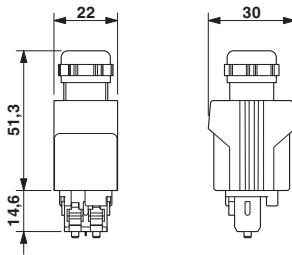

Technical data

Mechanical characteristics

Number of positions	2
Connection profile	SCRJ in acc. with IEC 61754-24
Locking type	Push Pull
Fiber	200/230 μm
Number of fibers	2.00
Insertion/withdrawal cycles	≥ 500
Cable diameter	7.50 mm
Type of cable	Round cable
Length of cable	2 m

Schematic diagram

Schematic diagram

Pin assignment plug SCRJ

Dimensioned drawing

SCRJ Push-Pull connector, IP67

Pin assignment plug SCRJ

Dimensioned drawing

SCRJ connector IP20