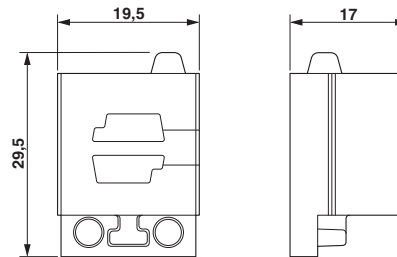

Technical data

Dimensions

Conductor sealing range	AS-i cable
Length	29.5 mm
Width	19.5 mm
Height	17 mm

Ambient conditions

Degree of protection	IP54 (for sealing frames with screw locking. IP44 sealing frames with locking latch.)
Ambient temperature (operation)	-40 °C ... 80 °C (static)

Ex Approvals

Approvals submitted

Cable sleeve - CES-STPG-GY-2ASI-LL - 1410071

Approvals

Approval details

Drawings

Dimensional drawing

Dimensional drawing