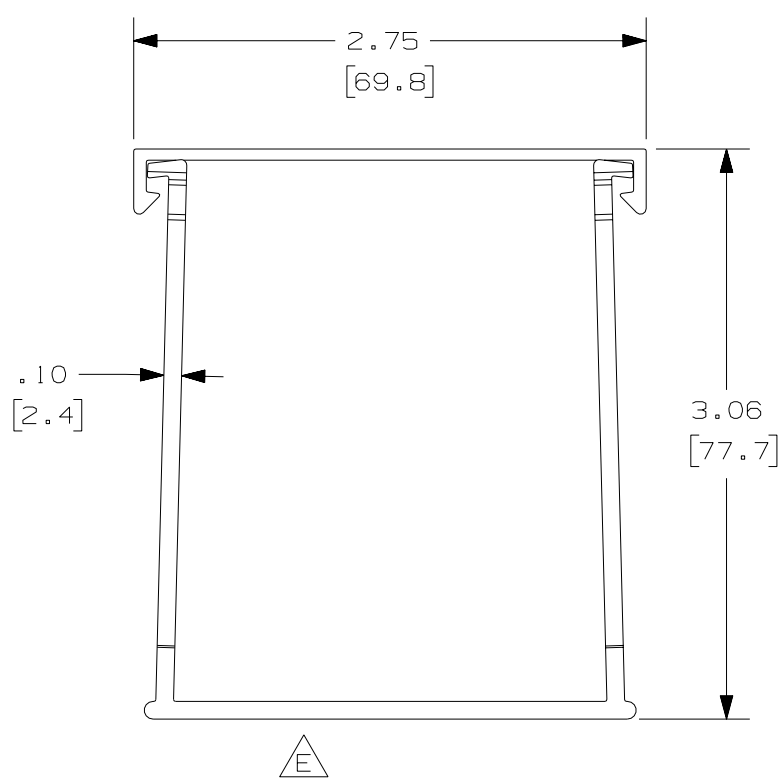

THIS COPY IS PROVIDED ON A RESTRICTED BASIS AND IS NOT TO BE USED IN ANY WAY DETRIMENTAL TO THE INTERESTS OF PANDUIT CORP.

COVER - - PART NUMBER $\triangle$ NC2.5**6

DUCT - - PART NUMBER $\triangle$ NE2.5X3**6

1. $\triangle$ NOTE.
1. ALL DIMENSIONS ARE REFERENCE ONLY.
  2. DIMENSIONS IN PARENTHESES ARE METRIC.
  3. NORYL® IS A REGISTERED TRADEMARK OF GENERAL ELECTRIC.
  4. DUCT AND COVER ARE AVAILABLE IN 6 FT [1828.8] LENGTHS.

REV	DATE	BY	CHK	DESCRIPTION
--	-----	---	---	F. ADDED LENGTH NOTE
2	8-7-07	JCSTMKBE		E. DELETED DIMENSION D. ADDED DIMENSION
1	6-16-05	JCSTMKBE		B. CHANGED TITLE BLOCK C. CHANGED VIEWS A. ADDED LABELS, AND NOTES
R	10-16-03	JHNU JGG		DRAWING RELEASED

CAD FILENAME/LAYERS		D11000RW_DC_01B	
PANDUIT CORP. TINLEY PARK, ILLINOIS			
WIRING DUCT - TYPE NE WITH COVER 2.5 X 3 MARKETING DRAWING			
DRAWN BY JHNU	MAT'L: Halogen Free NORYL® Material	SCALE FULL	DWG NO. 36897-950
DATE 10-16-03	CHECKED BY JGG		SIZE C

$\triangle$