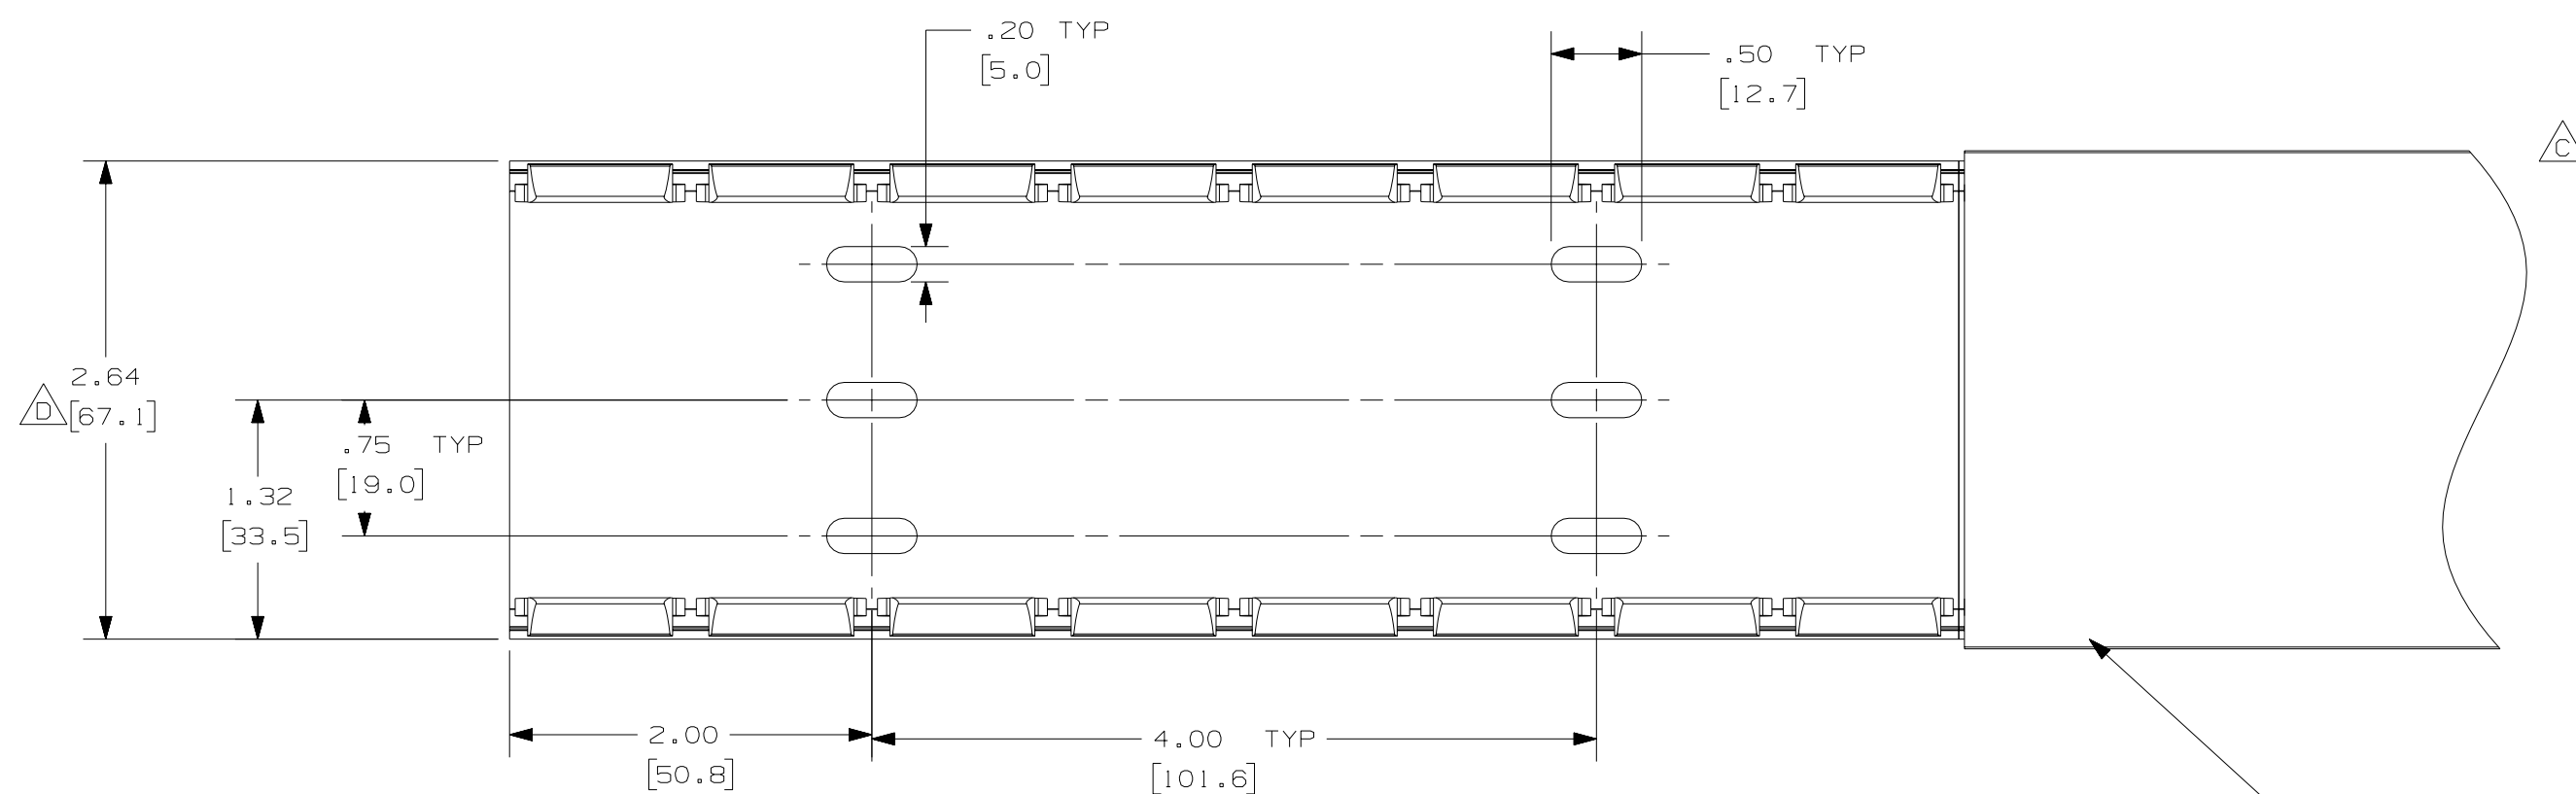

THIS COPY IS PROVIDED ON A RESTRICTED BASIS AND IS NOT TO BE USED IN ANY WAY DETRIMENTAL TO THE INTERESTS OF PANDUIT CORP.

COVER - - PART NUMBER $\triangle$ NC2.5**6

DUCT - - PART NUMBER $\triangle$ NE2.5X3**6

1. $\triangle$ NOTE.
1. ALL DIMENSIONS ARE REFERENCE ONLY.
  2. DIMENSIONS IN PARENTHESES ARE METRIC.
  3. NORYL® IS A REGISTERED TRADEMARK OF GENERAL ELECTRIC.
  4. DUCT AND COVER ARE AVAILABLE IN 6 FT [1828.8] LENGTHS.

REV	DATE	BY	CHK	DESCRIPTION
--	-----	---	---	F. ADDED LENGTH NOTE
2	8-7-07	JCSTMKBE		E. DELETED DIMENSION D. ADDED DIMENSION
1	6-16-05	JCSTMKBE		B. CHANGED TITLE BLOCK C. CHANGED VIEWS A. ADDED LABELS, AND NOTES
R	10-16-03	JHNU JGG		DRAWING RELEASED

CAD FILENAME/LAYERS		D11000RW_DC_01B	
PANDUIT CORP. TINLEY PARK, ILLINOIS			
WIRING DUCT - TYPE NE WITH COVER 2.5 X 3 MARKETING DRAWING			
DRAWN BY JHNU	MAT'L: Halogen Free NORYL® Material	SCALE FULL	DWG NO. 36897-950
DATE 10-16-03	CHECKED BY JGG		SIZE C

$\triangle$