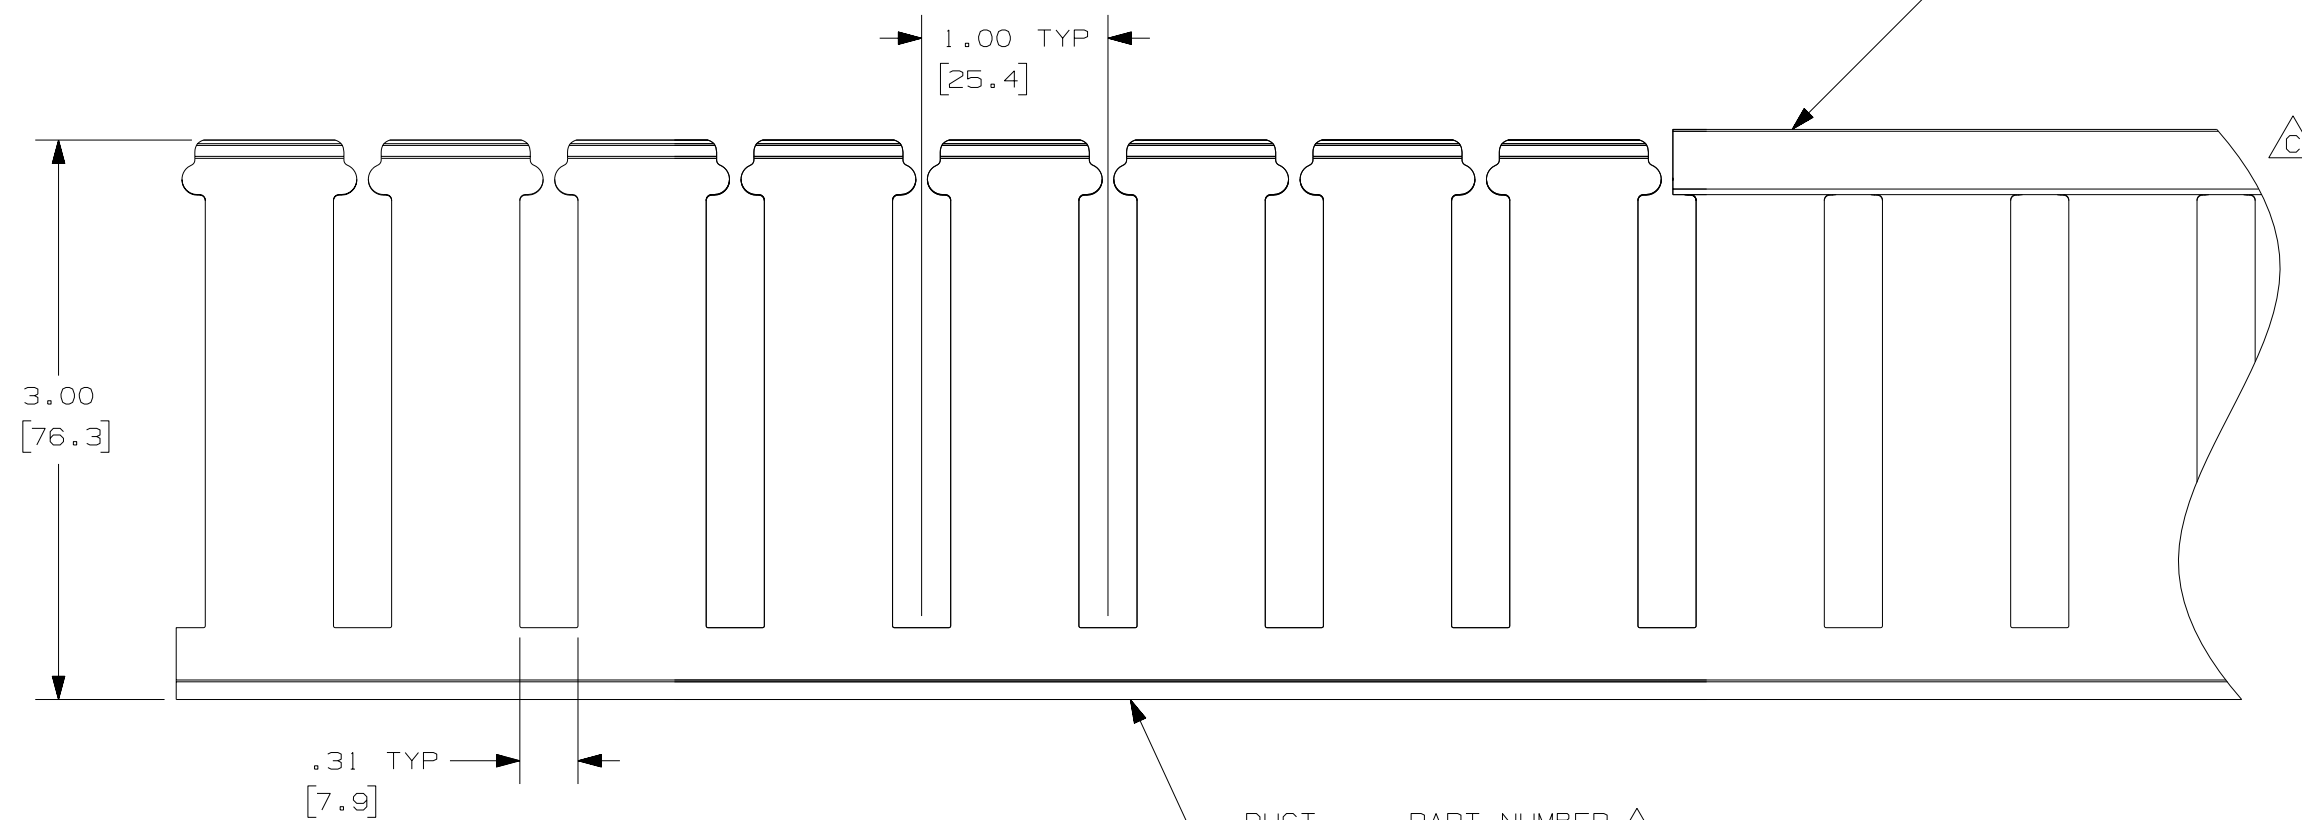

THIS COPY IS PROVIDED ON A RESTRICTED BASIS AND IS NOT TO BE USED IN ANY WAY DETRIMENTAL TO THE INTERESTS OF PANDUIT CORP.

COVER - - PART NUMBER $\triangle$ NC2.5**6

DUCT - - PART NUMBER $\triangle$ NE2.5X3**6

1. $\triangle$ NOTE.
1. ALL DIMENSIONS ARE REFERENCE ONLY.
  2. DIMENSIONS IN PARENTHESES ARE METRIC.
  3. NORYL® IS A REGISTERED TRADEMARK OF GENERAL ELECTRIC.
  4. DUCT AND COVER ARE AVAILABLE IN 6 FT [1828.8] LENGTHS.

REV	DATE	BY	CHK	DESCRIPTION
--	-----	---	---	F. ADDED LENGTH NOTE
2	8-7-07	JCSTMKBE		E. DELETED DIMENSION D. ADDED DIMENSION
1	6-16-05	JCSTMKBE		B. CHANGED TITLE BLOCK C. CHANGED VIEWS A. ADDED LABELS, AND NOTES
R	10-16-03	JHNU JGG		DRAWING RELEASED

CAD FILENAME/LAYERS		D11000RW_DC_01B	
PANDUIT CORP. TINLEY PARK, ILLINOIS			
WIRING DUCT - TYPE NE WITH COVER 2.5 X 3 MARKETING DRAWING			
DRAWN BY JHNU	MAT'L: Halogen Free NORYL® Material	SCALE FULL	DWG NO. 36897-950
DATE 10-16-03	CHECKED BY JGG		SIZE C

$\triangle$