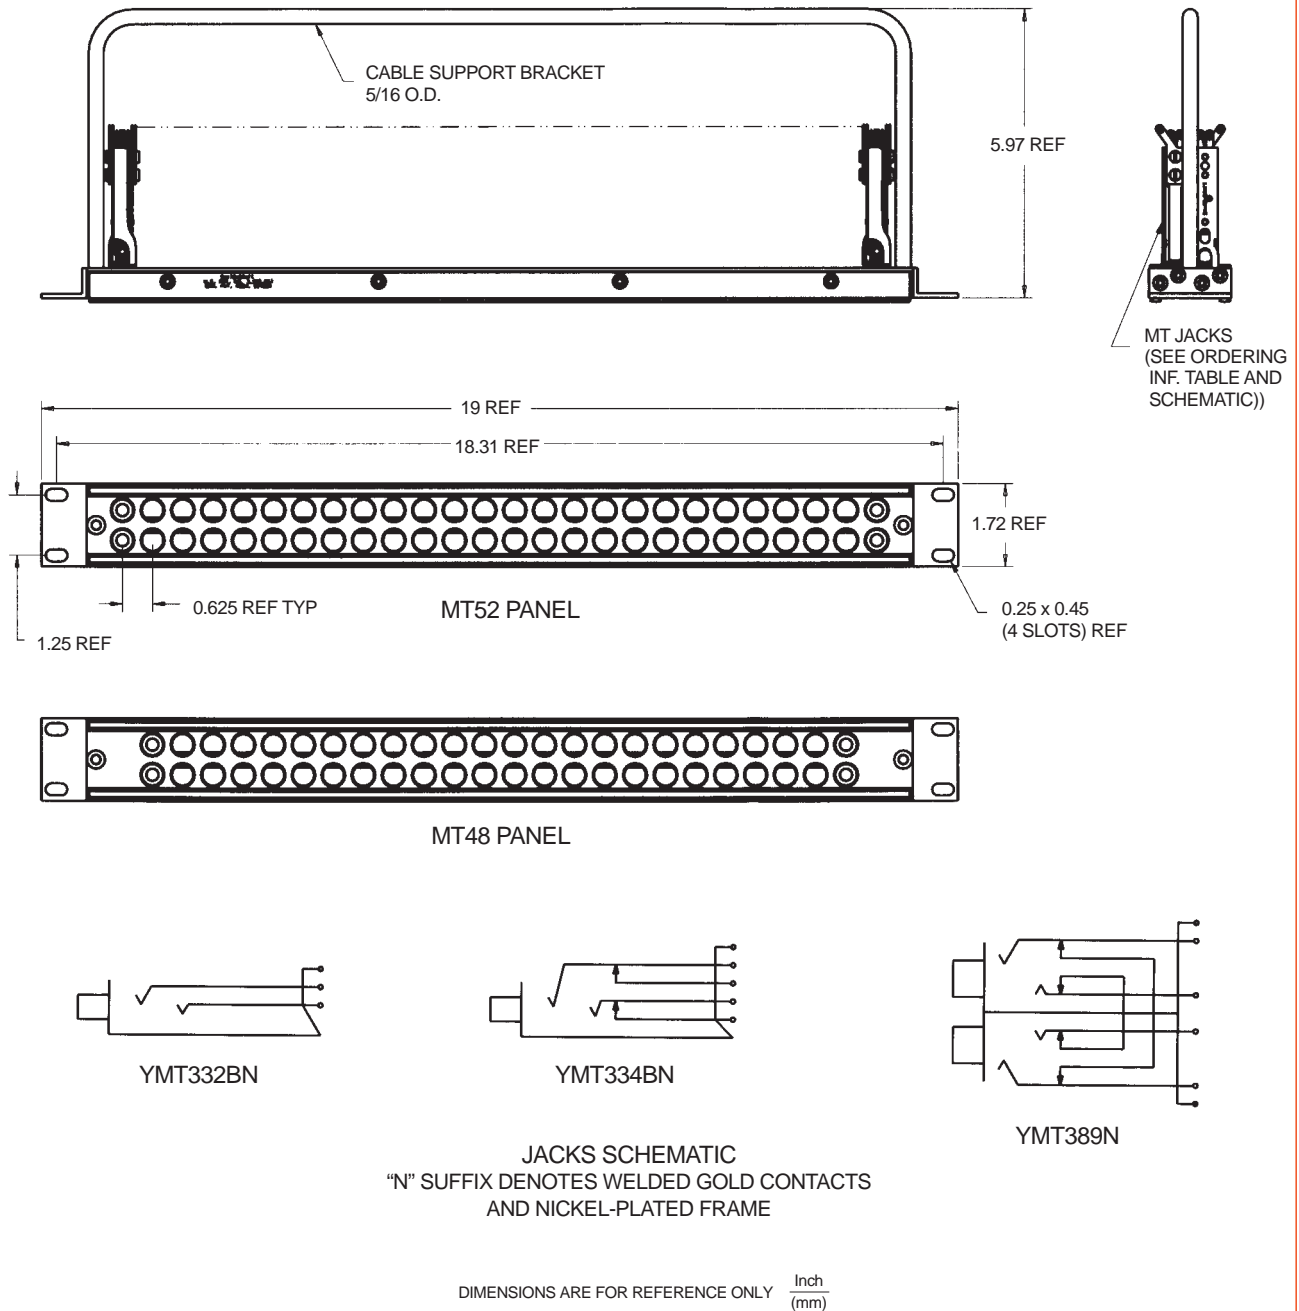

Switchcraft®

Switchcraft, Inc. is a major manufacturer of a broad line of electronic/electromechanical components for the audio/video, telecommunication, data communication, computer, medical, military, appliance, transportation and instrumentation markets.

SWITCHCRAFT, INC.
5555 NORTH ELSTON AVENUE
CHICAGO, IL 60630
FAX: (773) 792-2129
www.switchcraft.com
Switchcraft® — Consistently Excellent Since 1946^{SM}

Switchcraft®

We reserve the right to change prices, specifications and/or part numbers contained herein when circumstances make it necessary.