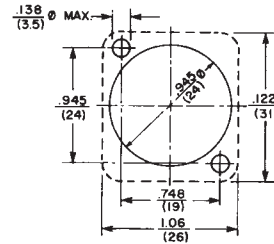

E SERIES Q-G® RECEPTACLES

Component Side Layout

DIMENSIONS ARE FOR REFERENCE ONLY $\frac{\text{Inch}}{\text{(mm)}}$

NOTE: Contact your Switchcraft Representative for price and delivery.