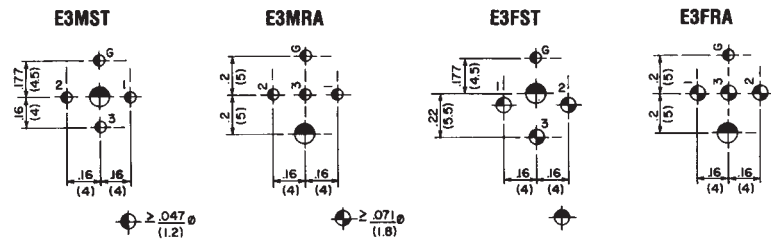

E SERIES Q-G® RECEPTACLES

Component Side Layout

DIMENSIONS ARE FOR REFERENCE ONLY $\frac{\text{Inch}}{\text{(mm)}}$

NOTE: Contact your Switchcraft Representative for price and delivery.