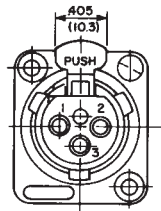

E SERIES Q-G® RECEPTACLES

Component Side Layout

DIMENSIONS ARE FOR REFERENCE ONLY $\frac{\text{Inch}}{\text{(mm)}}$

NOTE: Contact your Switchcraft Representative for price and delivery.