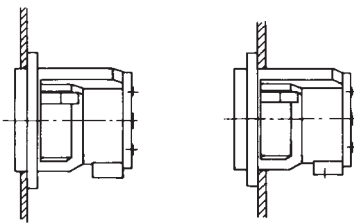

E SERIES Q-G® RECEPTACLES

Component Side Layout

DIMENSIONS ARE FOR REFERENCE ONLY $\frac{\text{Inch}}{\text{(mm)}}$

NOTE: Contact your Switchcraft Representative for price and delivery.