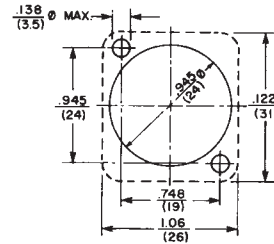

E SERIES Q-G® RECEPTACLES

E3MST

E3MRA

E3FST

E3FRA

Component Side Layout

DIMENSIONS ARE FOR REFERENCE ONLY $\frac{\text{Inch}}{\text{(mm)}}$

NOTE: Contact your Switchcraft Representative for price and delivery.