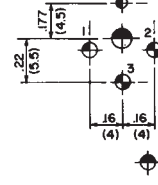

E SERIES Q-G® RECEPTACLES

E3MST

E3MRA

E3FST

E3FRA

Component Side Layout

DIMENSIONS ARE FOR REFERENCE ONLY $\frac{\text{Inch}}{\text{(mm)}}$

NOTE: Contact your Switchcraft Representative for price and delivery.