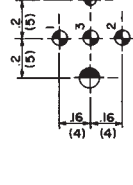

E SERIES Q-G® RECEPTACLES

E3MST

E3MRA

E3FST

E3FRA

Component Side Layout

DIMENSIONS ARE FOR REFERENCE ONLY $\frac{\text{Inch}}{\text{(mm)}}$

NOTE: Contact your Switchcraft Representative for price and delivery.