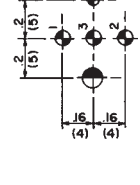

E SERIES Q-G® RECEPTACLES

E3MST

E3MRA

E3FST

E3FRA

Component Side Layout

DIMENSIONS ARE FOR REFERENCE ONLY $\frac{\text{Inch}}{\text{(mm)}}$

NOTE: Contact your Switchcraft Representative for price and delivery.