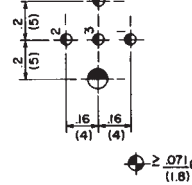

E SERIES Q-G® RECEPTACLES

E3MST

E3MRA

E3FST

E3FRA

Component Side Layout

DIMENSIONS ARE FOR REFERENCE ONLY $\frac{\text{Inch}}{\text{(mm)}}$

NOTE: Contact your Switchcraft Representative for price and delivery.