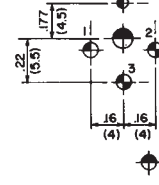

E SERIES Q-G® RECEPTACLES

E3MST

E3MRA

E3FST

E3FRA

Component Side Layout

DIMENSIONS ARE FOR REFERENCE ONLY $\frac{\text{Inch}}{\text{(mm)}}$

NOTE: Contact your Switchcraft Representative for price and delivery.