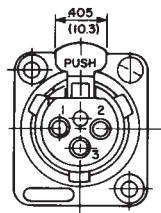

E SERIES Q-G® RECEPTACLES

E3MST

E3MRA

E3FST

E3FRA

Component Side Layout

DIMENSIONS ARE FOR REFERENCE ONLY $\frac{\text{Inch}}{\text{(mm)}}$

NOTE: Contact your Switchcraft Representative for price and delivery.