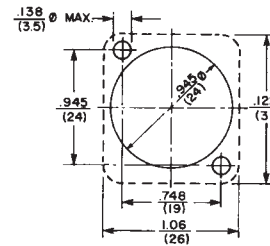

E SERIES Q-G® RECEPTACLES

E3MST

E3MRA

E3FST

E3FRA

Component Side Layout

DIMENSIONS ARE FOR REFERENCE ONLY $\frac{\text{Inch}}{\text{(mm)}}$

NOTE: Contact your Switchcraft Representative for price and delivery.