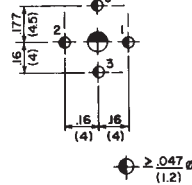

E SERIES Q-G® RECEPTACLES

E3MST

E3MRA

E3FST

E3FRA

Component Side Layout

DIMENSIONS ARE FOR REFERENCE ONLY $\frac{\text{Inch}}{\text{(mm)}}$

NOTE: Contact your Switchcraft Representative for price and delivery.