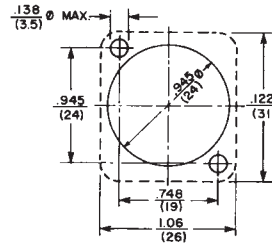

E SERIES Q-G® RECEPTACLES

E3MST

E3MRA

E3FST

E3FRA

Component Side Layout

DIMENSIONS ARE FOR REFERENCE ONLY $\frac{\text{Inch}}{\text{(mm)}}$

NOTE: Contact your Switchcraft Representative for price and delivery.