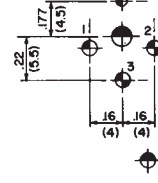

E SERIES Q-G® RECEPTACLES

E3MST

E3MRA

E3FST

E3FRA

Component Side Layout

DIMENSIONS ARE FOR REFERENCE ONLY $\frac{\text{Inch}}{\text{(mm)}}$

NOTE: Contact your Switchcraft Representative for price and delivery.