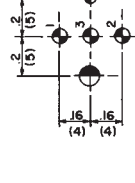

E SERIES Q-G® RECEPTACLES

E3MST

E3MRA

E3FST

E3FRA

Component Side Layout

DIMENSIONS ARE FOR REFERENCE ONLY $\frac{\text{Inch}}{\text{(mm)}}$

NOTE: Contact your Switchcraft Representative for price and delivery.