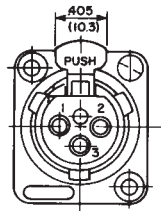

E SERIES Q-G® RECEPTACLES

E3MST

E3MRA

E3FST

E3FRA

Component Side Layout

DIMENSIONS ARE FOR REFERENCE ONLY $\frac{\text{Inch}}{\text{(mm)}}$

NOTE: Contact your Switchcraft Representative for price and delivery.