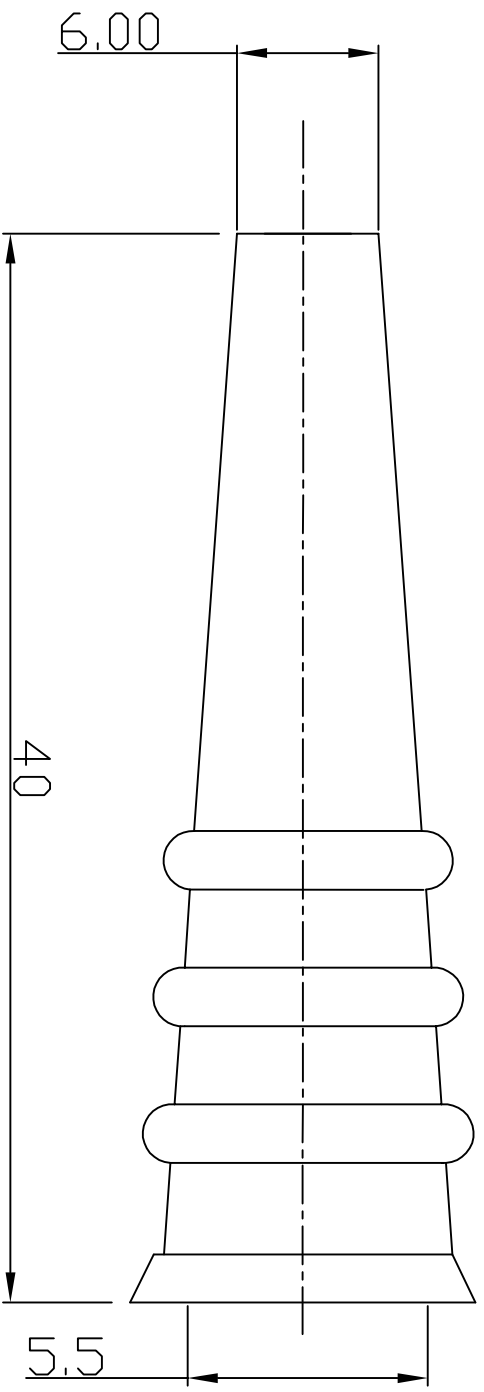

EMERSON
Network Power

Connectivity Solutions
7-13 Russell Way,
Widford Industrial Estate,
Chelmsford Essex,
CM1 3AA, UK.
Tel: +44 (0) 1245 359515
Fax: +44 (0) 1245 359938

SCALE: Not To Scale
DIMENSIONS: mm
TOLERANCES:
± 0.2mm unless
otherwise stated

Part Number	Material	Colour
VSR300	PVC	Black
VSR301	PVC	Brown
VSR302	PVC	Red
VSR303	PVC	Orange
VSR304	PVC	Yellow
VSR305	PVC	Green
VSR306	PVC	Blue
VSR308	PVC	Grey
VSR309	PVC	White