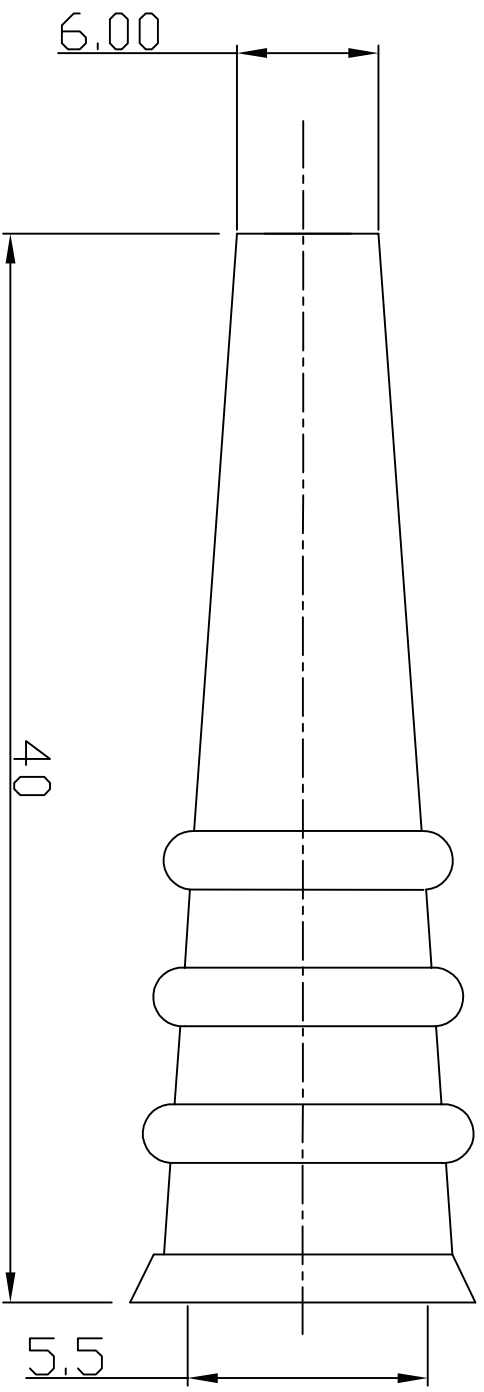

DIMENSIONS: mm

TOLERANCES:  
± 0.2mm unless  
otherwise stated

DRAWN BY: S Nash

CHECKED BY: P Couzens

APPROVED BY: P Couzens

DATE: 13 Feb 03

TITLE: Strain Relief Boot

PART NUMBER: **VSR30X Series**

PAGE: 1 of 1

CAD Issue	SN	2	13 Feb 03
First Issue	PDC	1	03 Nov 00
DESCRIPTION OF REVISION	APPVD	ISS	DATE

Part Number	Material	Colour
VSR300	PVC	Black
VSR301	PVC	Brown
VSR302	PVC	Red
VSR303	PVC	Orange
VSR304	PVC	Yellow
VSR305	PVC	Green
VSR306	PVC	Blue
VSR308	PVC	Grey
VSR309	PVC	White