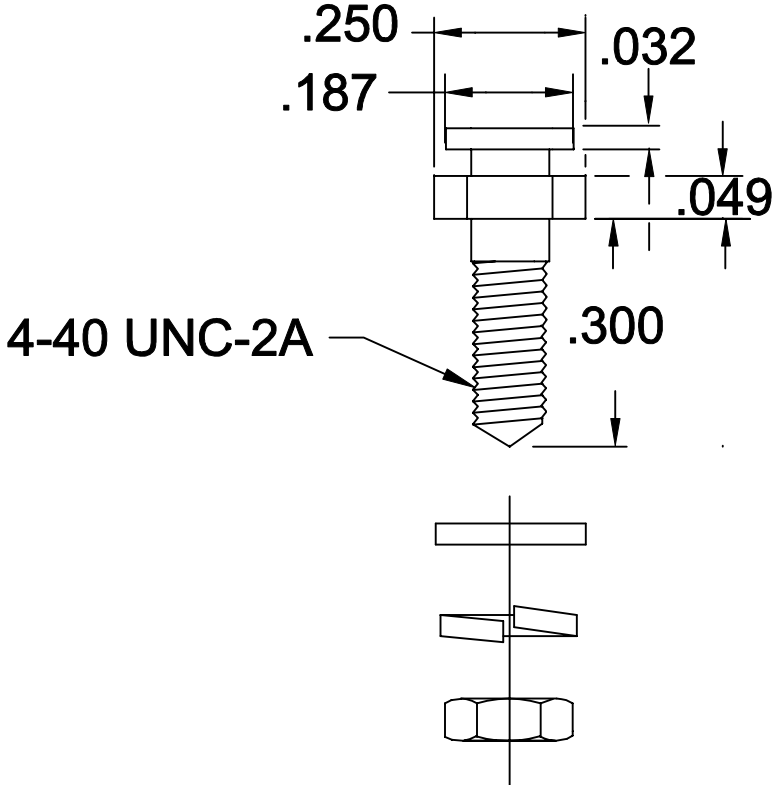

DESCRIPTION: SLIDE LOCK POSTS

KIT INCLUDES:
 (2) LOCK POSTS
 (2) FLAT WASHERS
 (2) LOCK WASHERS
 (2) 4-40 NUTS

160-000-005-041 = KIT
 160-000-005-042 = BULK

MATERIALS:
 STEEL: YELLOW CHROMATE PLATING

| | | | | | |
|--|---|--|----------------------------|------------------|-------|
|  | THESE DRAWINGS AND SPECIFICATIONS ARE THE PROPERTY OF NorComp AND SHALL NOT BE REPRODUCED, COPIED OR USED AS THE BASIS FOR THE MANUFACTURE OF SALE OF APPARATUS WITHOUT WRITTEN PERMISSION. | | DRAWN: WAYNE ROBBINS | DATE: 8-23-98 | |
| | | | CHECKED: PAM JENKINS | DATE: 8-24-98 | |
| NorComp | | | SCALE: | SHEET 1 OF 1 | REV 2 |
| | | | DWG NO. 160-000-005-04X | | |