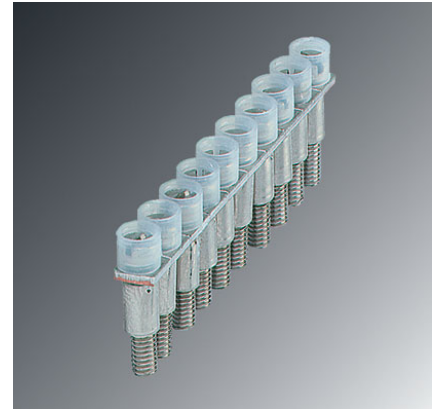

FBRNI 10-5

Order No.: 2770189

<http://eshop.phoenixcontact.de/phoenix/treeViewClick.do?UID=2770189>

Cross connector/bridge, Number of positions: 10, Color: aluminum

Commercial data

EAN	4017918067830
Pack	10 pcs.
Customs tariff	85389099
Weight/Piece	0.01165 KG