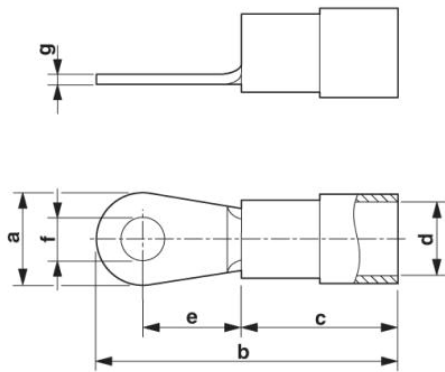

Material	Copper
Length of insulation sleeve (c)	14 mm
Inner dimension of the insulating collar (d)	6.6 mm
Distance between the center and the insulation sleeve (e)	8 mm
Inner diameter (f)	5.3 mm
Material thickness (g)	1 mm

Diagrams/Drawings

Dimensioned drawing