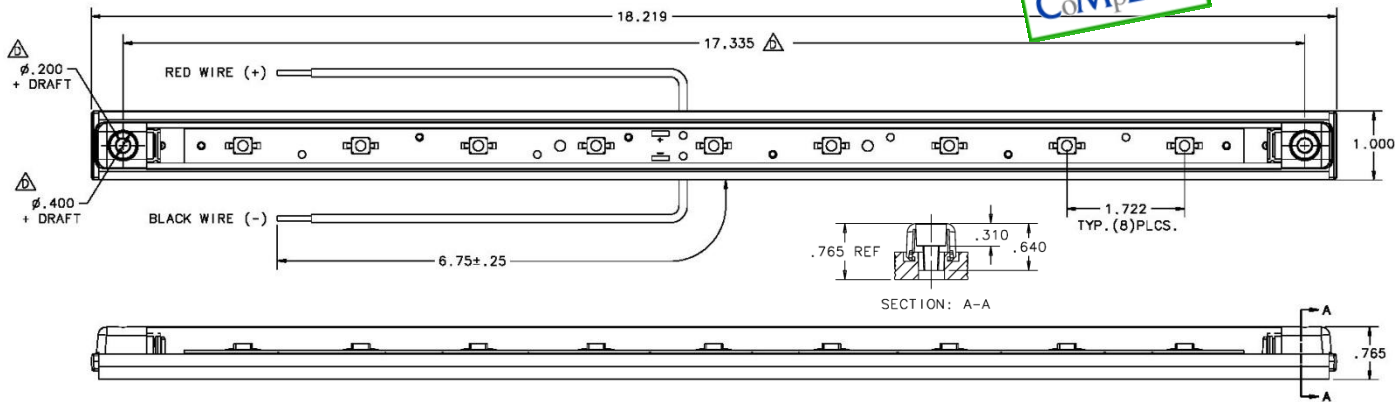

Light Line™

led strip light

Light Line™

Light-Line™

making LEDs easy

- 18" (450mm) LED strip light complete with mounting base, screw holes & lens.
- 2 versions Cool white & Warm white
- 12 Volts
- General illumination
- Signage
- Retail lighting
- Furniture lighting
- Fluorescent replacement

**NEW
2008**

Light-Line™ specifications

**RoHS
CoMpliant**

MODEL No.	ILL 6A08A	ILL 6A08B
OUTPUT	400 LUMENS	450 LUMENS
POWER CONSUMPTION	12 WATTS	12 WATTS
CRI	80	80
INPUT VOLTAGE	12V	12V
COLOR TEMPERATURE (TYP)	3000K WARM WHITE	5600K COOL WHITE
CURRENT DRAW	1A	1A
LIFETIME	MIN 50K HOURS @70% LUMENS	MIN 50K HOURS @70% LUMENS
OPERATING CONDITIONS	45 DEG C MAX	45 DEG C MAX