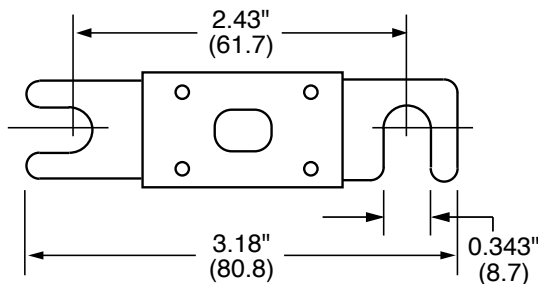

# CNN\_E / CNN / CNL SERIES LIFT TRUCK FUSES

32/48/80 Vdc • Fast-Acting and Very Fast-Acting • 10-800 A

## Description

CNN\_E fuses are rated for applications up to 80 Vdc. As fork lift trucks voltages increase, circuit protection needs to be rated higher than the standard CNN products to handle the increased voltage. The CNN\_E is considered very fast-acting for quicker reaction time.

## Dimensions inches (mm)