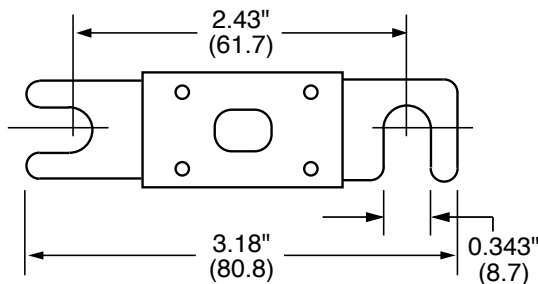

CNN_E / CNN / CNL SERIES LIFT TRUCK FUSES

32/48/80 Vdc • Fast-Acting and Very Fast-Acting • 10-800 A

Description

CNN_E fuses are rated for applications up to 80 Vdc. As fork lift trucks voltages increase, circuit protection needs to be rated higher than the standard CNN products to handle the increased voltage. The CNN_E is considered very fast-acting for quicker reaction time.

Dimensions inches (mm)

Specifications

Voltage Ratings

CNN_E: 80 Vdc / 125 Vac

CNN: 48 Vdc / 125 Vac

CNL: 32 Vdc / 32 Vac

Ampere Ratings

10 – 800 A*