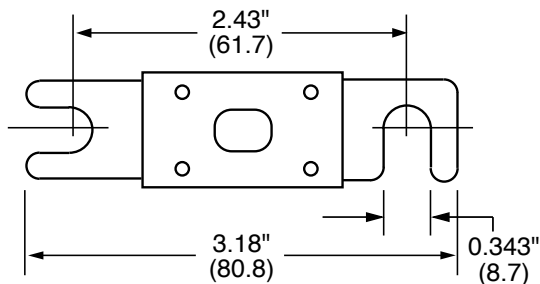

CNN_E / CNN / CNL SERIES LIFT TRUCK FUSES

32/48/80 Vdc • Fast-Acting and Very Fast-Acting • 10-800 A

Description

CNN_E fuses are rated for applications up to 80 Vdc. As fork lift trucks voltages increase, circuit protection needs to be rated higher than the standard CNN products to handle the increased voltage. The CNN_E is considered very fast-acting for quicker reaction time.

Dimensions inches (mm)

Specifications

Voltage Ratings

CNN_E: 80 Vdc / 125 Vac

CNN: 48 Vdc / 125 Vac

CNL: 32 Vdc / 32 Vac

10 – 800 A*

Ampere Ratings