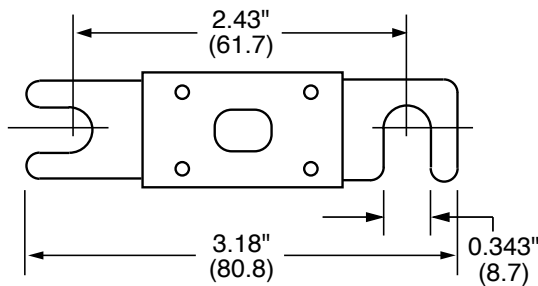

CNN_E / CNN / CNL SERIES LIFT TRUCK FUSES

32/48/80 Vdc • Fast-Acting and Very Fast-Acting • 10-800 A

Description

CNN_E fuses are rated for applications up to 80 Vdc. As fork lift trucks voltages increase, circuit protection needs to be rated higher than the standard CNN products to handle the increased voltage. The CNN_E is considered very fast-acting for quicker reaction time.

Dimensions inches (mm)

Specifications

Voltage Ratings

CNN_E: 80 Vdc / 125 Vac

CNN: 48 Vdc / 125 Vac

CNL: 32 Vdc / 32 Vac

Ampere Ratings

10 – 800 A*