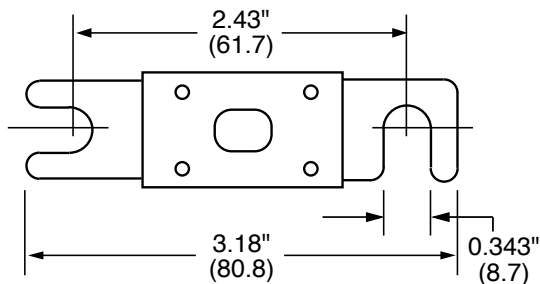

CNN_E / CNN / CNL SERIES LIFT TRUCK FUSES

32/48/80 Vdc • Fast-Acting and Very Fast-Acting • 10-800 A

Description

CNN_E fuses are rated for applications up to 80 Vdc. As fork lift trucks voltages increase, circuit protection needs to be rated higher than the standard CNN products to handle the increased voltage. The CNN_E is considered very fast-acting for quicker reaction time.

Dimensions inches (mm)

Specifications

Voltage Ratings

CNN_E: 80 Vdc / 125 Vac

CNN: 48 Vdc / 125 Vac

CNL: 32 Vdc / 32 Vac

Ampere Ratings

10 – 800 A*