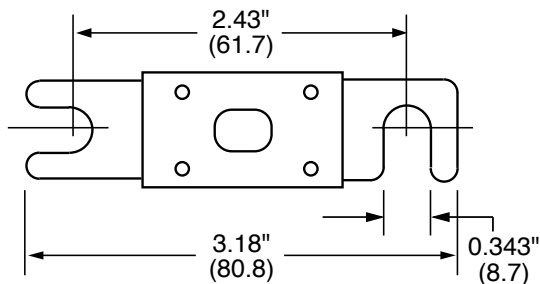

# CNN\_E / CNN / CNL SERIES LIFT TRUCK FUSES

32/48/80 Vdc • Fast-Acting and Very Fast-Acting • 10-800 A

## Description

CNN\_E fuses are rated for applications up to 80 Vdc. As fork lift trucks voltages increase, circuit protection needs to be rated higher than the standard CNN products to handle the increased voltage. The CNN\_E is considered very fast-acting for quicker reaction time.

## Dimensions inches (mm)