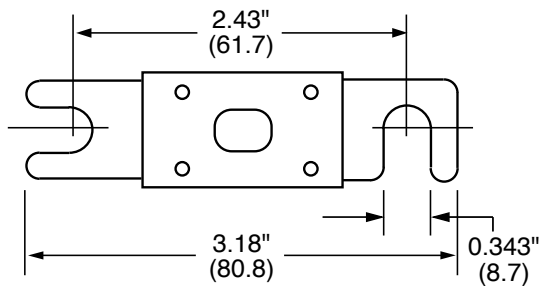

CNN_E / CNN / CNL SERIES LIFT TRUCK FUSES

32/48/80 Vdc • Fast-Acting and Very Fast-Acting • 10-800 A

Description

CNN_E fuses are rated for applications up to 80 Vdc. As fork lift trucks voltages increase, circuit protection needs to be rated higher than the standard CNN products to handle the increased voltage. The CNN_E is considered very fast-acting for quicker reaction time.

Dimensions inches (mm)

Specifications

Voltage Ratings

CNN_E: 80 Vdc / 125 Vac

CNN: 48 Vdc / 125 Vac

CNL: 32 Vdc / 32 Vac

Ampere Ratings

10 – 800 A*