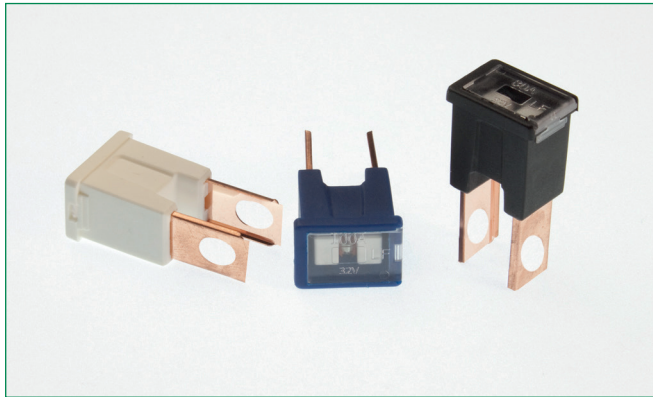

# AUTO LINK PAL FUSES - 294C

RoHS

## Specifications

Voltage Rating: 32 VDC  
 Current Cycling: 24°C  
 The fuses satisfy the performance requirements after 50% of the rated current is applied for 10,000 cycles. Each cycle consists of an interrupted current with the pattern of 5 minutes ON and 10 minutes OFF.  
 Operating Temperature Range: -40°C to +125°C

## Ratings

Part Number	Current Rating (A)	Body Color
0294020_	20	LIGHT BLUE
0294030_	30	PINK
0294040_	40	GREEN
0294050_	50	RED
0294060_	60	YELLOW
0294070_	70	BROWN
0294080_	80	BLACK
0294100_	100	BLUE
0294120_	120	WHITE